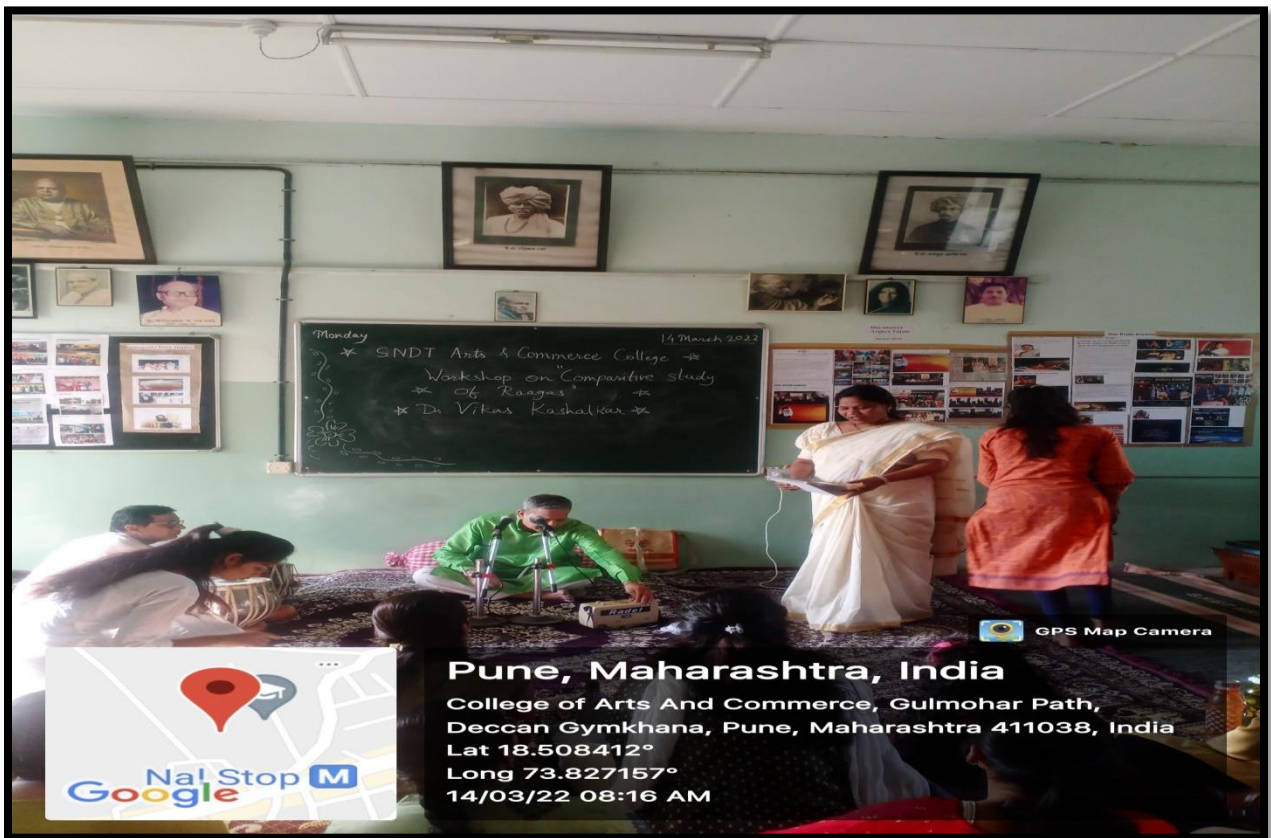

Contents

Classrooms	3
Seminar Halls.....	4
ICT-enabled Seminar Hall - Personality Contest.....	4
ICT-enabled Seminar Hall No.2 with a Smart Board	5
Laboratories	5
Drawing and Painting Department - Laboratory 1	5
Laboratory-2	6
Laboratory of Geography Department - Geofest	7
Laboratory of Music Department.....	7
Laboratory of Psychology Department.....	8
Computer Laboratories	9
Laboratory 1	9
Knowledge Resource Centre	10
Reading Hall No.1.....	10
Reading Hall No.2.....	10
Divyang-friendly campus	11

Seminar Halls

ICT-enabled Seminar Hall - Personality Contest

ICT-enabled Seminar Hall No.2 with a Smart Board Guest Lecture on Digital Marketing

Laboratories

Drawing and Painting Department - Laboratory 1

Bag-painting workshop on the occasion of Women's Day

Laboratory-2
Annual Exhibition

Laboratory of Geography Department - Geofest

Laboratory of Music Department

Workshop on Comparative Study of Ragas - Music Department Library

SNTD Arts and Commerce College for Women, Karve Road, Pune

Computer Laboratories

Laboratory 1

Laboratory 2

Knowledge Resource Centre

Reading Hall No.1

Reading Hall No.2

Divyang-friendly campus